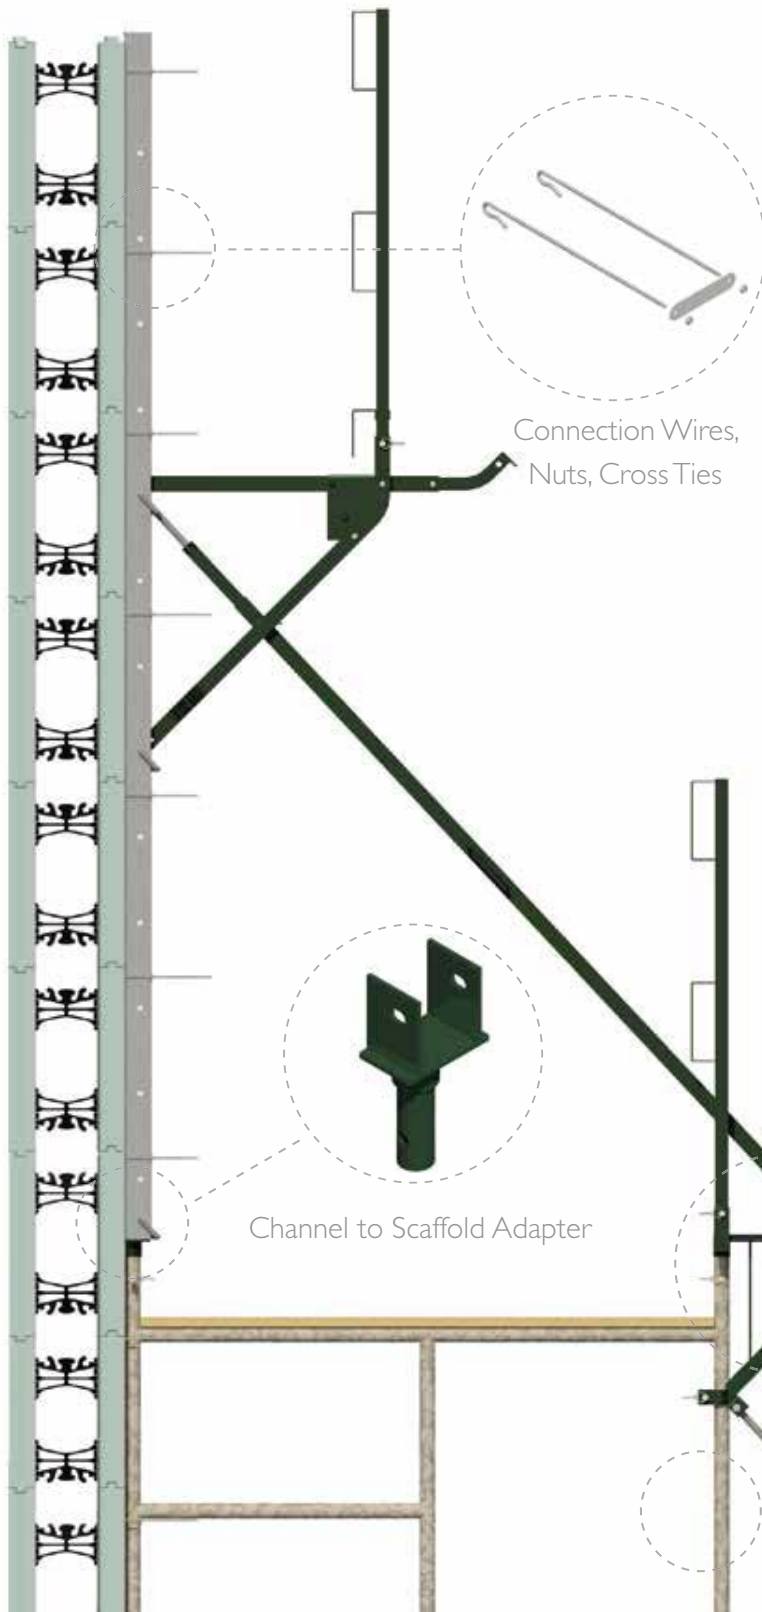

Includes	24 - 12' Wall Channels 24 Guardrail Post 24 Catwalk Brackets 24 Turnbuckles 48 Gravity Pins
Code #	BRT12R*

Packaged in Metal Bracing Rack.**

D Clip

Includes	100/Box
Code #	D-CLIP

Gravity Pins - 6" (152mm)

Includes	50/Box
Code #	G-PINS

Forward Fall Protection Pin

Includes	40/Box
Code #	FFGPIN

Toe Kick Anchor

Includes	40/Box
Code #	TCLAMP

*Special Order - production time required to fulfill order.

NUDURA Tall Wall Adapter

Diagram above illustrates Tall Wall Adapter Kit on Bracing. For reference only.

NUDURA Tall Wall Adapter Kit

Includes	20 Scaffold to Turnbuckle Adapters 20 Channel to Scaffold Adapters 10 Scaffold to Scaffold Adapters
Code #	TW-KIT*

Tall Wall Nut & Cross Tie Kit

Includes	50 Cross Ties 100 Nuts
Code #	NUT-CR

Tall Wall Connector Wires - 14" (356 mm)

Includes	100 Connector Wires
Code #	TWCW14

Scaffold to Turnbuckle Adapter

Channel to Scaffold Adapter